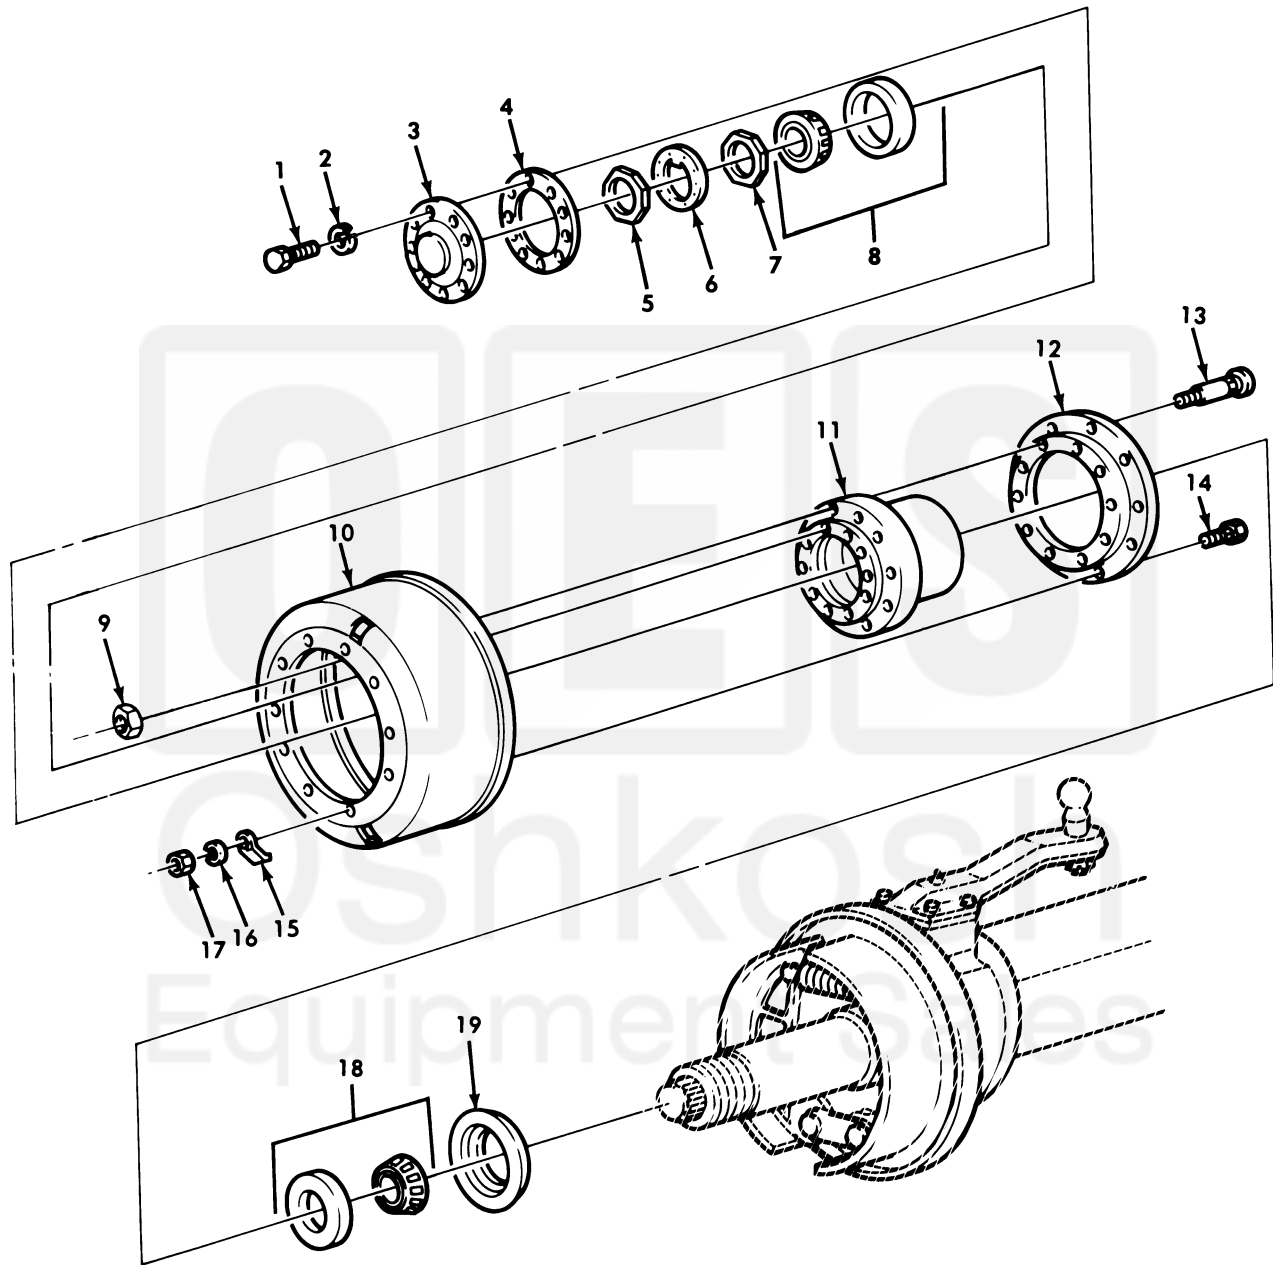

UNIT, DIRECT SUPPORT, AND GENERAL SUPPORT MAINTENANCE
REPAIR PARTS AND SPECIAL TOOLS LIST
TRUCK, 5-TON, 6X6, M809 SERIES TRUCKS (DIESEL)

Figure 206. Front Wheel Hub and Drum Assembly.

(1) ITEM NO	(2) SMR CODE	(3) NSN	(4) CAGEC	(5) PART NUMBER	(6) DESCRIPTION AND USABLE ON CODE (UOC)	(7) QTY
GROUP 1311 WHEEL ASSEMBLY						
FIG. 206 FRONT WHEEL HUB AND DRUM ASSEMBLY						
1	PAOZZ	5306-00-182-9267	19207	10896726	BOLT, MACHINE.....	20
2	PAOZZ	5310-00-584-5272	96906	MS35338-48	WASHER, LOCK.....	20
3	XAOZZ		19207	8758278	FLANGE.....	2
4	PAOZZ	5330-01-377-9775	14153	02764	GASKET FRONT HUB FLANGE.....	2
5	PAOZZ	5310-00-353-2427	19207	7979263	NUT, PLAIN, OCTAGON.....	2
6	PAOZZ	5310-00-700-7089	19207	5139123	WASHER, KEY.....	2
7	PAOZZ	5310-00-374-0836	19207	7979308	NUT ASSY.....	2
8	PAOZZ	3110-00-100-4223	96906	MS19081-181	BEARING, ROLLER, TAPE.....	2
9	PAOZZ	5310-01-045-3708	96906	MS51983-5	NUT, PLAIN, SINGLE BA LEFT HAND THREAD.....	10
					UOC: 614, 622, 623, 624, 625, 626, 627, 628, 629, 630, 631, 632, 633, 634, 635, 637, 638	
9	PAOZZ	5310-01-045-3709	96906	MS51983-6	NUT, PLAIN, SINGLE BA RIGHT HAND THREAD.....	10
					UOC: 614, 622, 623, 624, 625, 626, 627, 628, 629, 630, 631, 632, 633, 634, 635, 637, 638	
10	PAOFF	2530-00-093-5597	19207	7409394	BRAKE DRUM.....	2
11	PAOZZ	3040-00-421-3928	19207	7979324	HUB, BODY.....	2
12	PAOZZ	2530-00-740-9390	19207	7409390	ADAPTER, BRAKE DRUM.....	2
13	PAOZZ	5306-00-797-9320	19207	7409554	BOLT, RIBBED SHOULDE FRONT HUB, LEFT HAND THREAD.....	10
					UOC: 614, 622, 623, 624, 625, 626, 627, 628, 629, 630, 631, 632, 633, 634, 635, 637, 638	
13	PAOZZ	5306-00-740-9555	19207	7409555	BOLT, RIBBED SHOULDE FRONT HUB, RIGHT HAND THREAD.....	10
					UOC: 614, 622, 623, 624, 625, 626, 627, 628, 629, 630, 631, 632, 633, 634, 635, 637, 638	
14	PAOZZ	5306-01-062-2334	19207	7979179	BOLT, RIBBED SHOULDE.....	10
15	PAOZZ	5340-00-211-6129	78500	1107F84	COVER, ACCESS.....	2
16	PAOZZ	5310-00-209-0965	96906	MS35338-47	WASHER, LOCK.....	10
17	PAOZZ	5310-00-880-7745	96906	MS51968-11	NUT, PLAIN, HEXAGON.....	10
18	PAOZZ	3110-00-100-4220	96906	MS19081-137	BEARING, ROLLER, TAPE.....	2
19	PAOZZ	5330-00-740-9550	19207	7979349	SEAL, PLAIN ENCASED INNER WHEEL BEARING.....	2